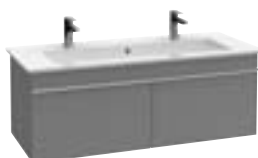

VANITY UNIT

A938 0Z XX 1153 mm
for vanity washbasin 1200 mm