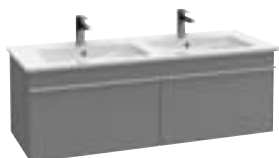

VENTICELLO

DESIGN ALL ALONG THE LINE

Vanity washbasin, 100 cm, with vanity unit, mirror and tall cabinet, wall-mounted WC and bidet

VENTICELLO

Good design is an expression of true character. Venticello, the new bathroom collection from Villeroy&Boch, demonstrates an impressive combination of form and function.

Available in White Alpin and White Alpin CeramicPlus. Optional ceramic valve and towel holder.

*Please ask your specialist dealer about other options.

VENTICELLO BATHROOM FURNITURE

VANITY UNIT

A930 0Z XX 1253 mm
for double vanity washbasin 1300 mm

XXL

VANITY UNIT

A925 0Z XX 753 mm
A924 0Z XX 603 mm
A923 0Z XX 553 mm
for vanity washbasins 800 mm, 650 mm, 600 mm

XXL

VANITY UNIT

A922 0Z XX 466 mm
for handwashbasin 500 mm

XXL

VANITY UNIT